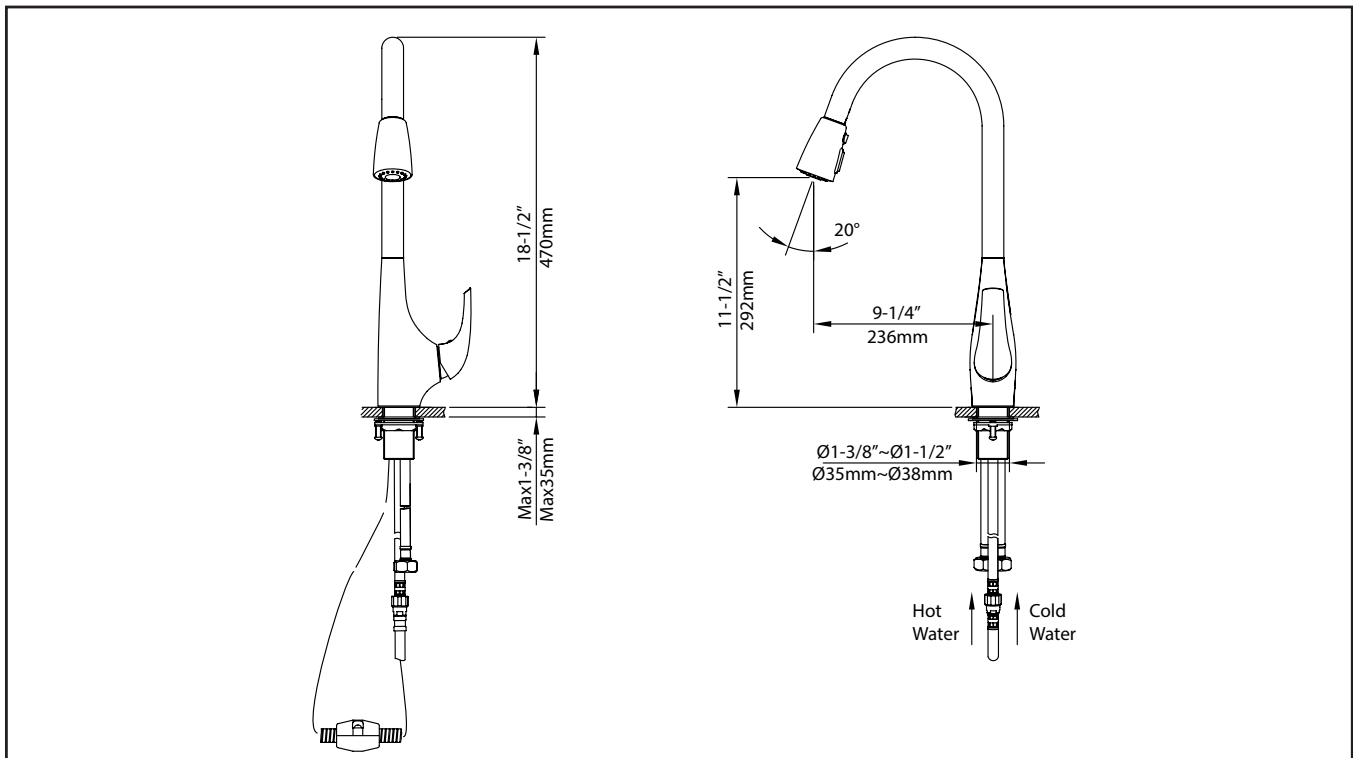

KPF-1621

Single Lever Pull Down Kitchen Faucet

Chrome / Stainless Steel Finishes

Kräus®

SPECIFICATION SHEET

Material

Body: Brass
Handle: Zinc
Sprayer: ABS
Waterway: Braided Nylon

Spout

Swivel: 180
Design: Full Body
Pull Down

Sprayhead

Flow Rate: 1.75 gpm (6.6L/min) @ 60 psi
Aerator: Neoperl/1.75GPM
Name: Cache Perlator Honeycomb
Function: Spray/Stream
Nozzles: Easy Clean Rubber Nozzles
Docking: Secure

Cartridge

Brand: Kerox
Size: 35mm
Style: Lever

Mounting

Holes: 1 Hole
Type: Brass Nut

Waterlines

Type : CAE
Flexible
Connections: 3/8"
Materials: Braided Stainless Steel
Included
Factory Installed

Dimensions

Faucet Dimensions: 18 1/2" x 9 1/4" x 2 1/8"
Handle Clearance: 2 3/4"

Accessories Included

Weight, Hex Wrench

Kraus Limited Lifetime Warranty: See website for details www.kraususa.com

1.800.775.0703 / customerservice@kraususa.com

Codes/Standards: Meets ASME A112.18.1/CSA B125.1, NSF/ANSI Standard 61 certified by IAPMO, NSF/ANSI Standard 372 certified by IAPMO, CAL GREEN, EPA, CEC, DOE, ADA

REV. December 8, 2016